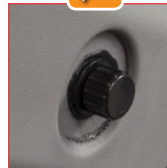

Resealable drain plug option with garden hose thread (GHT).§