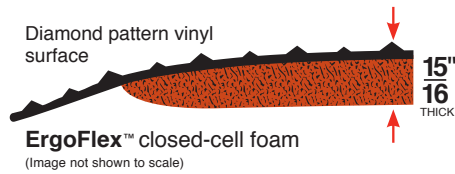

Custom Configurations:

Create unique shapes to fit any workspace. Call for details.

- Thickest ErgoFlex foam provides the ultimate comfort in the most demanding work environments.
- Available in solid black, black/yellow, and black/yellow chevron only
- Limited 3-year warranty against wear and delamination.