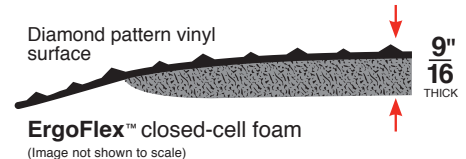

Custom Sizes:

2', 3' and 4' widths up to 75' length

Custom Configurations:

Create unique shapes to fit any workspace. Call for details.

Colors:

Solid Black

Solid Gray

Black/Yellow

Black/Yellow Chevron

Black/Red

Black/Green

Black/Blue

Black/Orange

Industrial Dry Anti-Fatigue

Diamond pattern vinyl surface

ErgoFlex™ closed-cell foam
(Image not shown to scale)